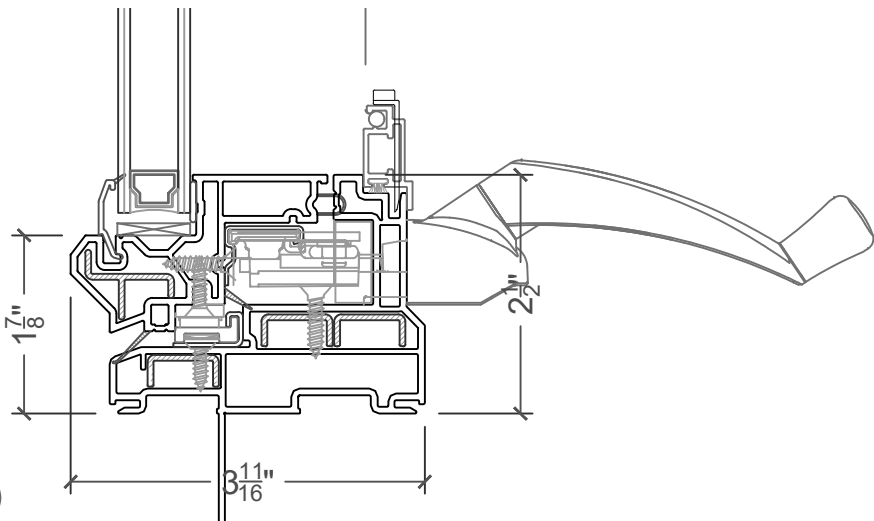

Stergis 6000 Series Wingate Casement

1  
Head Detail

3  
Jamb Detail

2  
Sill Detail

**STERGIS**  
WINDOWS • DOORS  
79 Walton St, Attleboro, Ma 02703  
PH: 508.455.0661 - 1.888.STERGIS