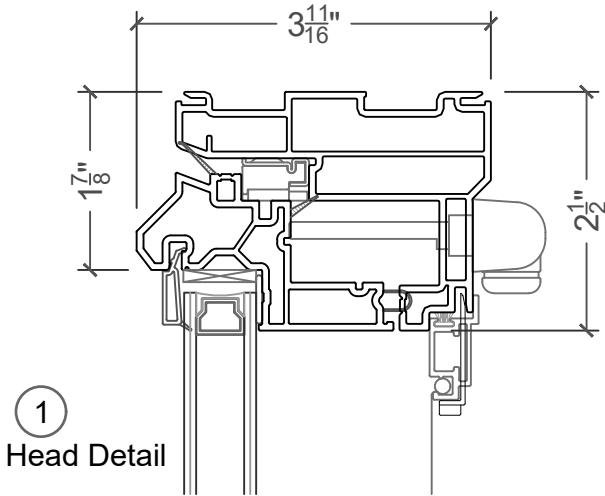

Stergis 6000 Series Wingate Casement

1  
Head Detail

3  
Jamb Detail

2  
Sill Detail

**STERGIS**  
WINDOWS • DOORS  
79 Walton St, Attleboro, Ma 02703  
PH: 508.455.0661 - 1.888.STERGIS