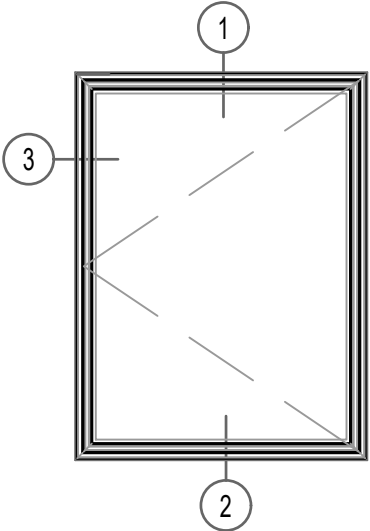

Stergis 6000 Series Wingate Casement

1  
Head Detail

3  
Jamb Detail

2  
Sill Detail

**STERGIS**  
WINDOWS • DOORS  
79 Walton St, Attleboro, Ma 02703  
PH: 508.455.0661 - 1.888.STERGIS