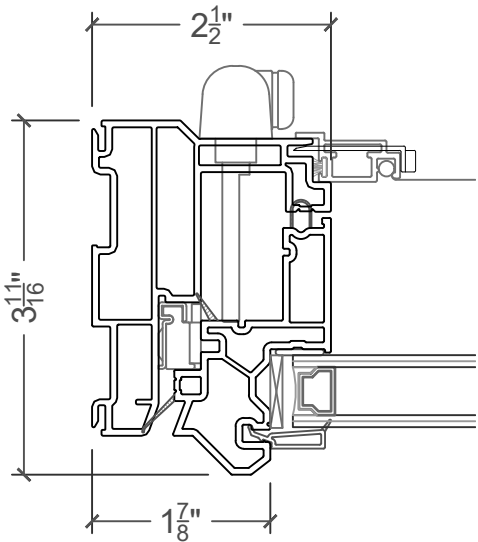

Stergis 6000 Series Wingate Casement

1  
Head Detail

3  
Jamb Detail

2  
Sill Detail

**STERGIS**  
WINDOWS • DOORS  
79 Walton St, Attleboro, Ma 02703  
PH: 508.455.0661 - 1.888.STERGIS